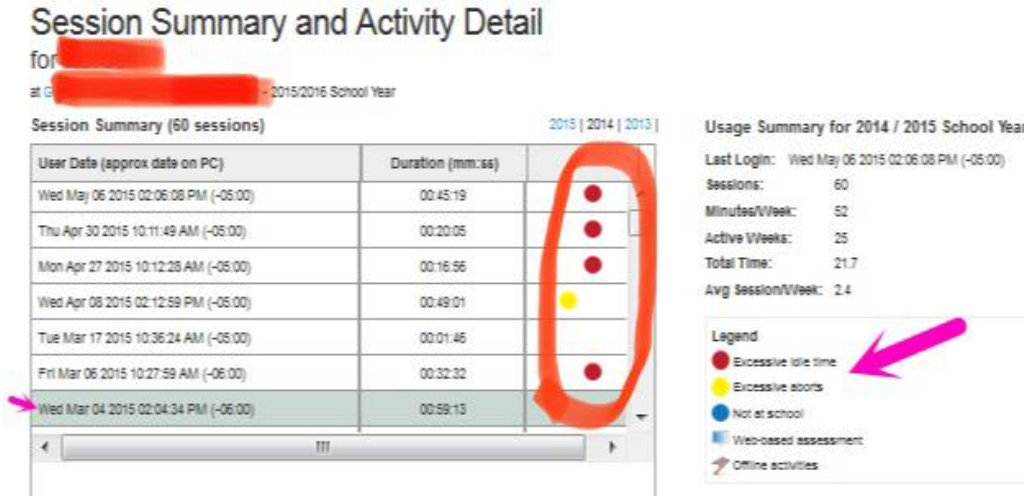

ISTATION SPANISH (Lectura con ISIP)

- REMEMBER: Excessive Idle Time and Excessive Aborts don't count for the 45 minutes requirement.
- PLEASE, make sure our students are working correctly when they log in to Istation.

- Excessive idle time – student did not interact with the mouse or keyboard for at least two minutes.
- Excessive aborts – student logged in and out of Istation multiple times during the session.